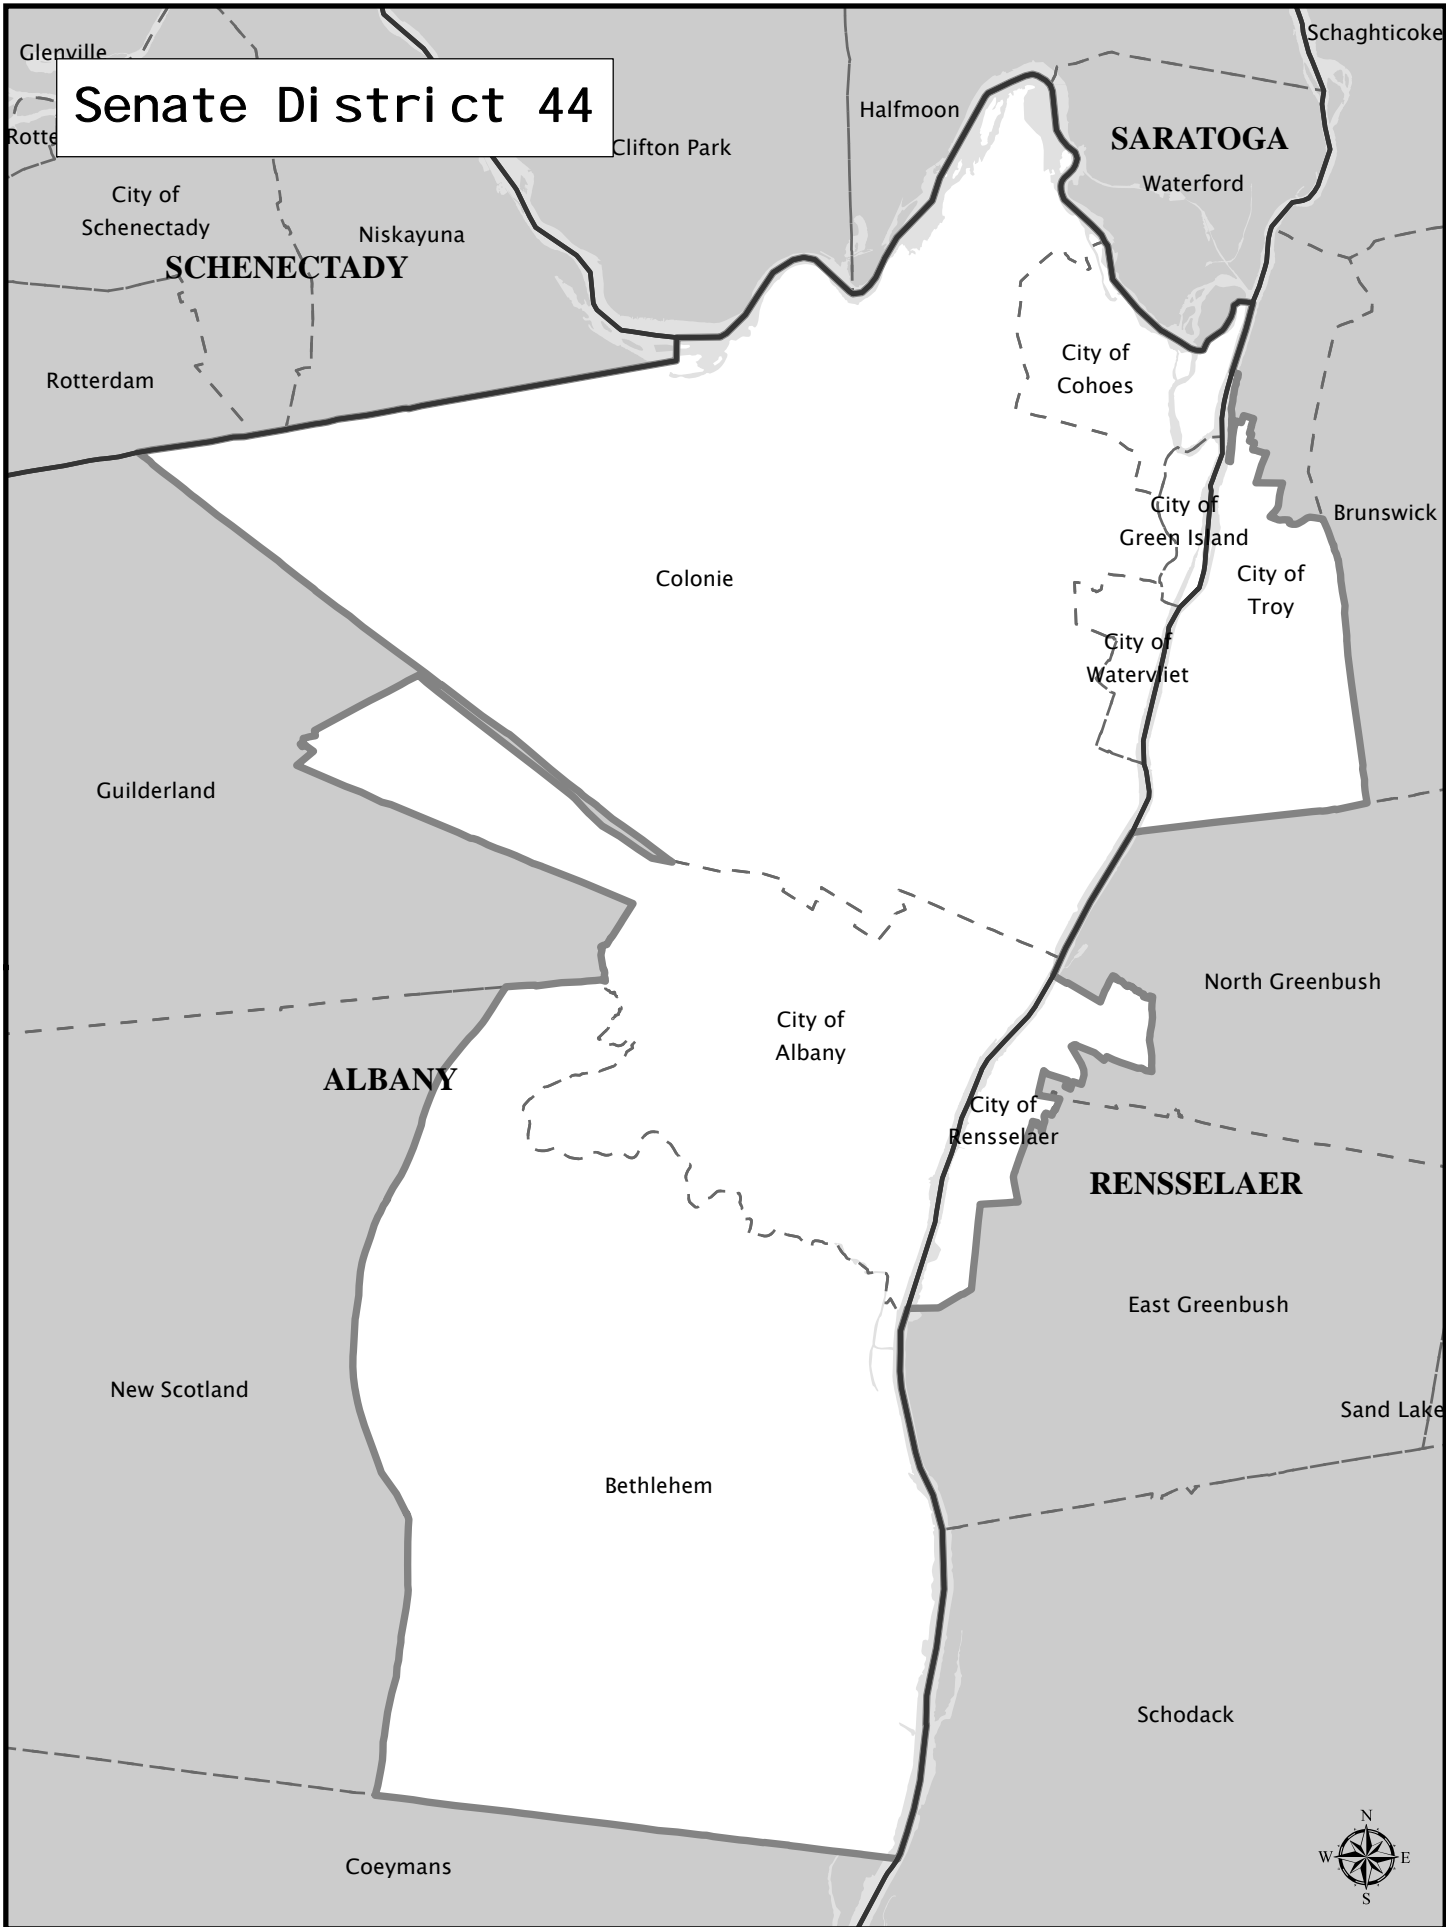

# Senate District 44

Glenville

Schaghticoke

Halfmoon

**SARATOGA**

Waterford

City of Schenectady

Niskayuna

**SCHENECTADY**

Clifton Park

City of Cohoes

Rotterdam

City of Green Island

Brunswick

Colonie

City of Troy

City of Watervliet

Guiderland

North Greenbush

City of Albany

**ALBANY**

City of Rensselaer

**RENSSELAER**

East Greenbush

New Scotland

Sand Lake

Bethlehem

Schodack

Coeymans